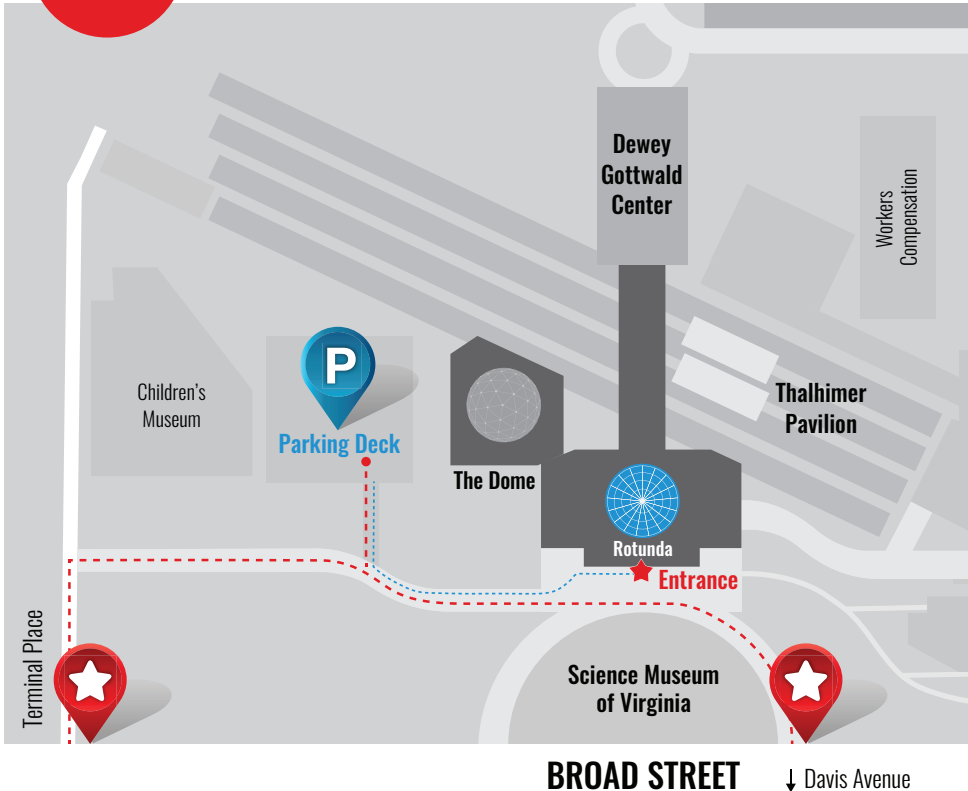

Rotunda

Science Museum of Virginia • 2500 West Broad Street, Richmond Virginia

**GUEST
PARKING**

Guest parking is available in the Science Museum's parking deck. You can access the parking deck from the Science Museum's Front Circle or from Terminal Place.

- **To access the parking deck from the Front Circle**, turn into the Front Circle from Broad Street at the entrance across from Davis Avenue. Turn right into the parking deck.
- **To access the parking deck from Terminal Place**, turn onto Terminal Place from Broad Street. Turn right at the Children's Museum and turn left into the parking deck.

After parking, exit the parking deck and walk to the front entrance of the Science Museum.